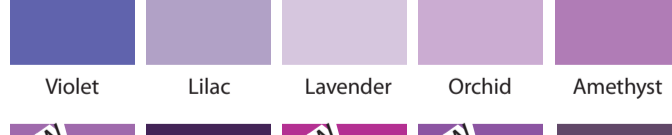

# Colour Chart

Lipstick Red Red Berry Ruby Hot Pink

Cardinal Red Poppy Crimson Burgundy Shale

Burnt Umber Chestnut Henna Walnut Terracotta

Cinnamon Tan Caramel Cocoa Burnt Sienna

Umber Sandstone Raw Sienna

Satin Pastel Beige Khaki

Lime Zest Lime Green Marsh Green Olive Green Moss

Pear Green Meadow Green Apple Leaf Green Bright Green

Forest Green Grass Emerald Green Lush Green

Pine Holly Pastel Green Mint Green Soft Green

Tea Green Grey Green

Cool Aqua Duck Egg Turquoise Marine Petrol Blue

Pastel Blue Denim Blue Cyan Aegean French Navy

Blue Pearl Cornflower China Blue Midnight Blue Powder Blue

Arctic Blue Sky Blue Cobalt Blue Azure True Blue

Royal Blue Indigo Blue Bluebell Prussian

Violet Lilac Lavender Orchid Amethyst

Purple Aubergine Mulberry Plum Slate

Fuchsia Pink Pink Camation Blossom Rose Pink Maroon

Pale Pink Baby Pink Cerise Magenta Carmine